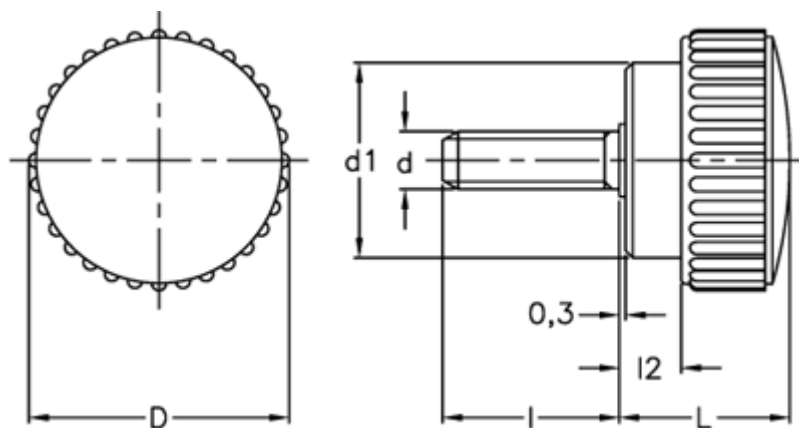

# Data Sheet

Article number: 2302102325

Description: E+G Knurled grip knob  
B.193/20 S-p-M6x20-INOX

## Measures

D	= 22
d1	= 15
d 6g	= M6
l	= 20
L	= 14
l2	= 4